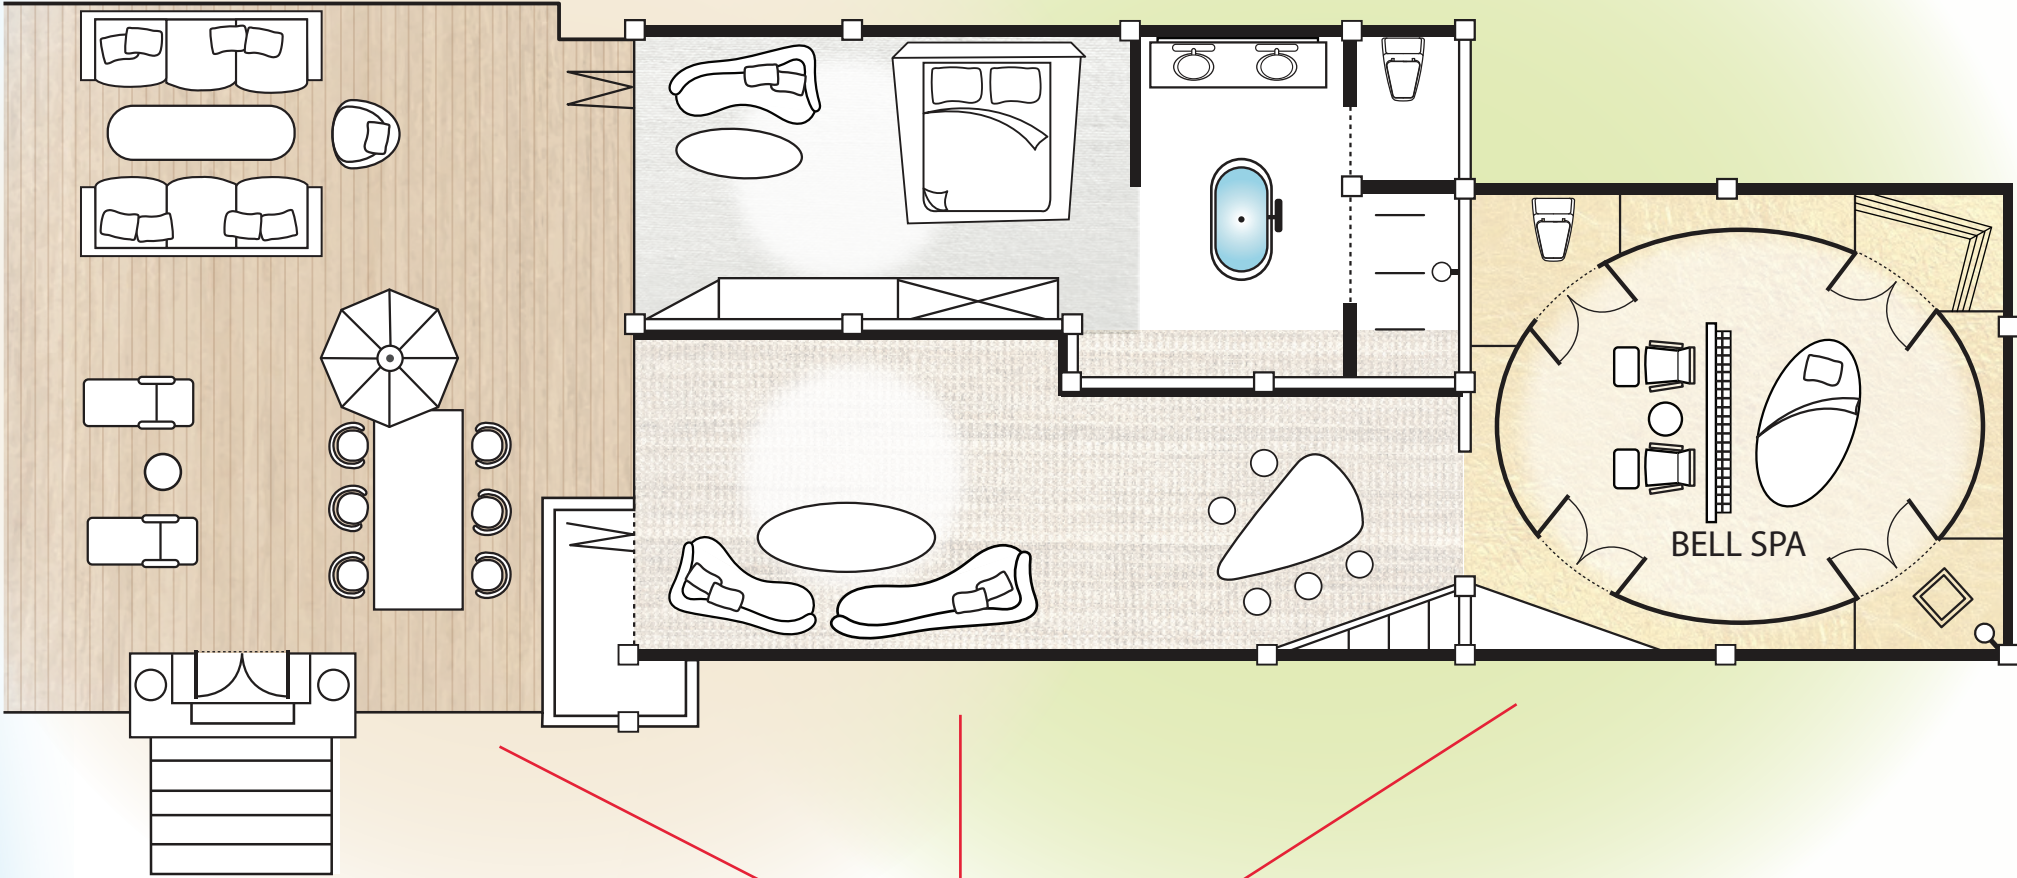

Size SQM: 58.00 Internal
10.00 External (private)

Suite

Communal Areas